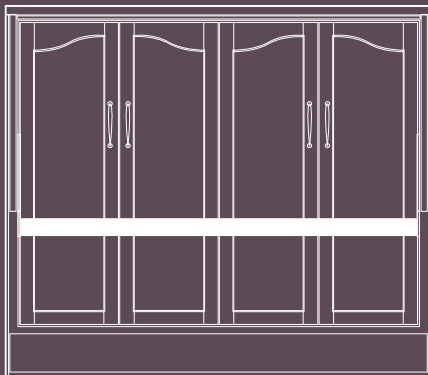

Murphy Desk Bed

The Murphy Desk Bed is what happens when necessity, utility and design meet engineering. This beautifully functional bed is the solution to so many of today's modern space constraints. There is no need to remove items from the desk to transition the Murphy Desk Bed to the sleep position.

Venetian

Queen - 86.25"
Full - 81.5"
Twin - 81.5"

Option: Light Bridge (LED)
Pillow Guard
Power Outlet

Queen - 75"
Full - 69"
Twin - 58"

Closed Depth
46.5"

Projection
67"
61"
50"

Original

Harmony II